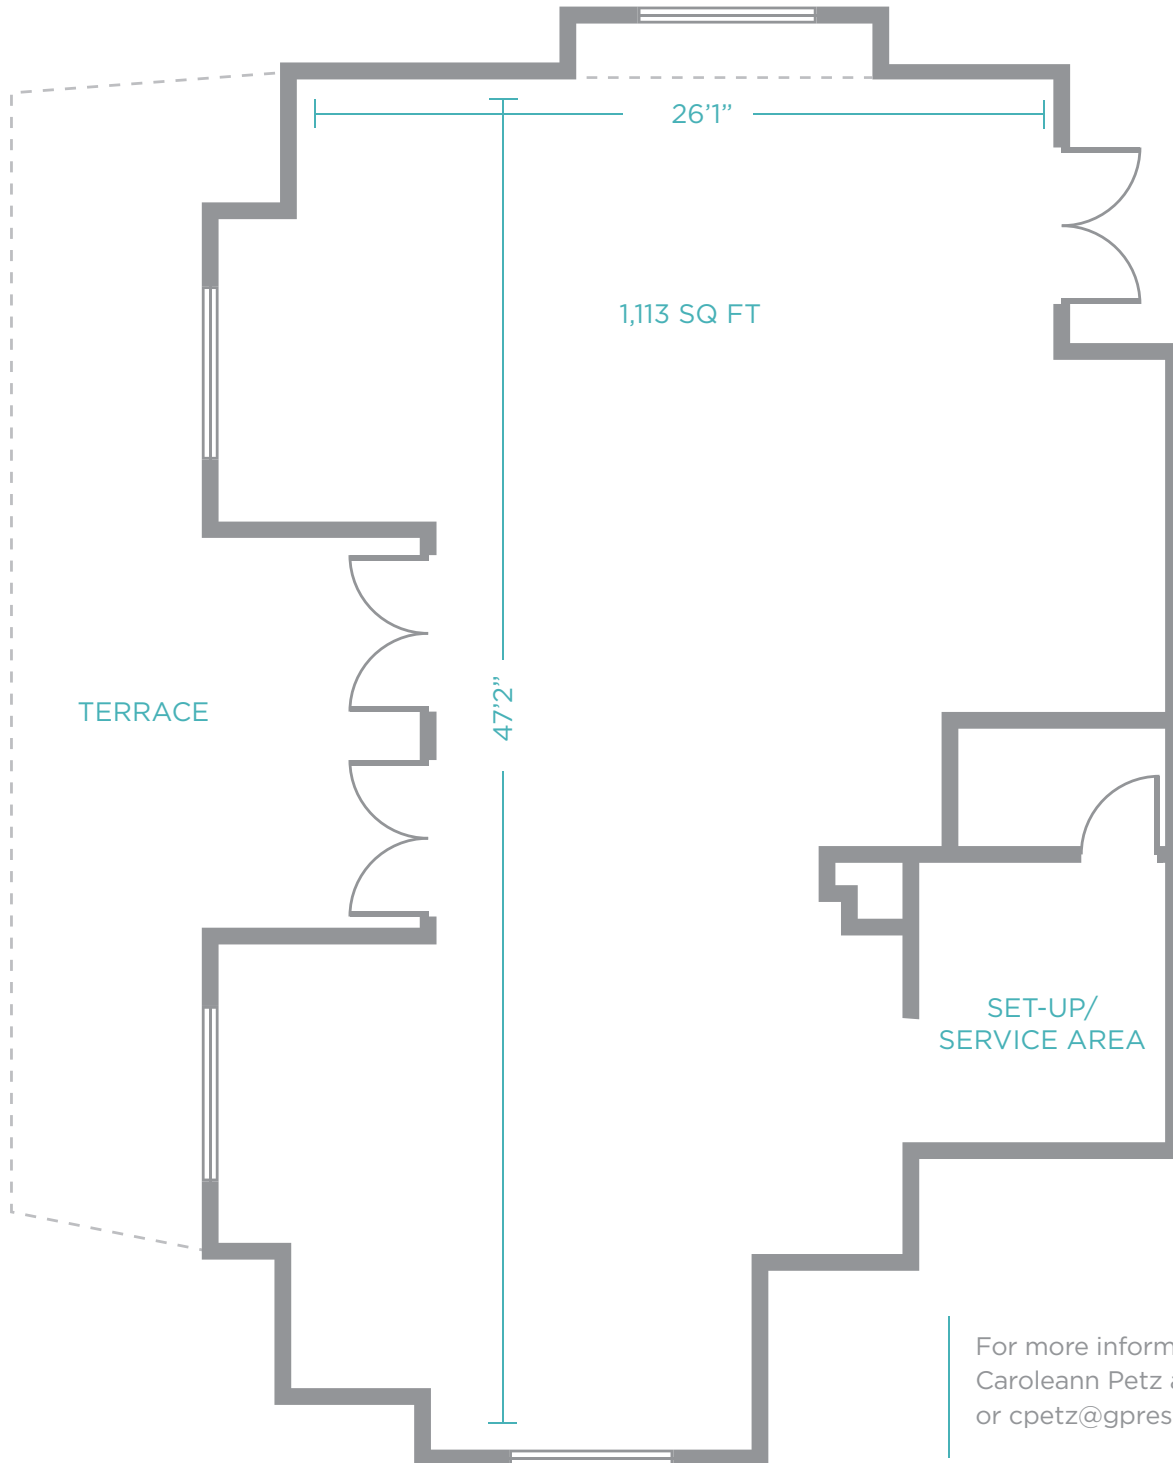

village terrace }

large windows | seats up to 80 people | complimentary coffee & water service | wi fi

For more information contact
Caroleann Petz at 760.434.7020
or cpetz@gpresorts.com.

Carlsbad Inn Beach Resort
3075 Carlsbad Blvd
Carlsbad, California 92008