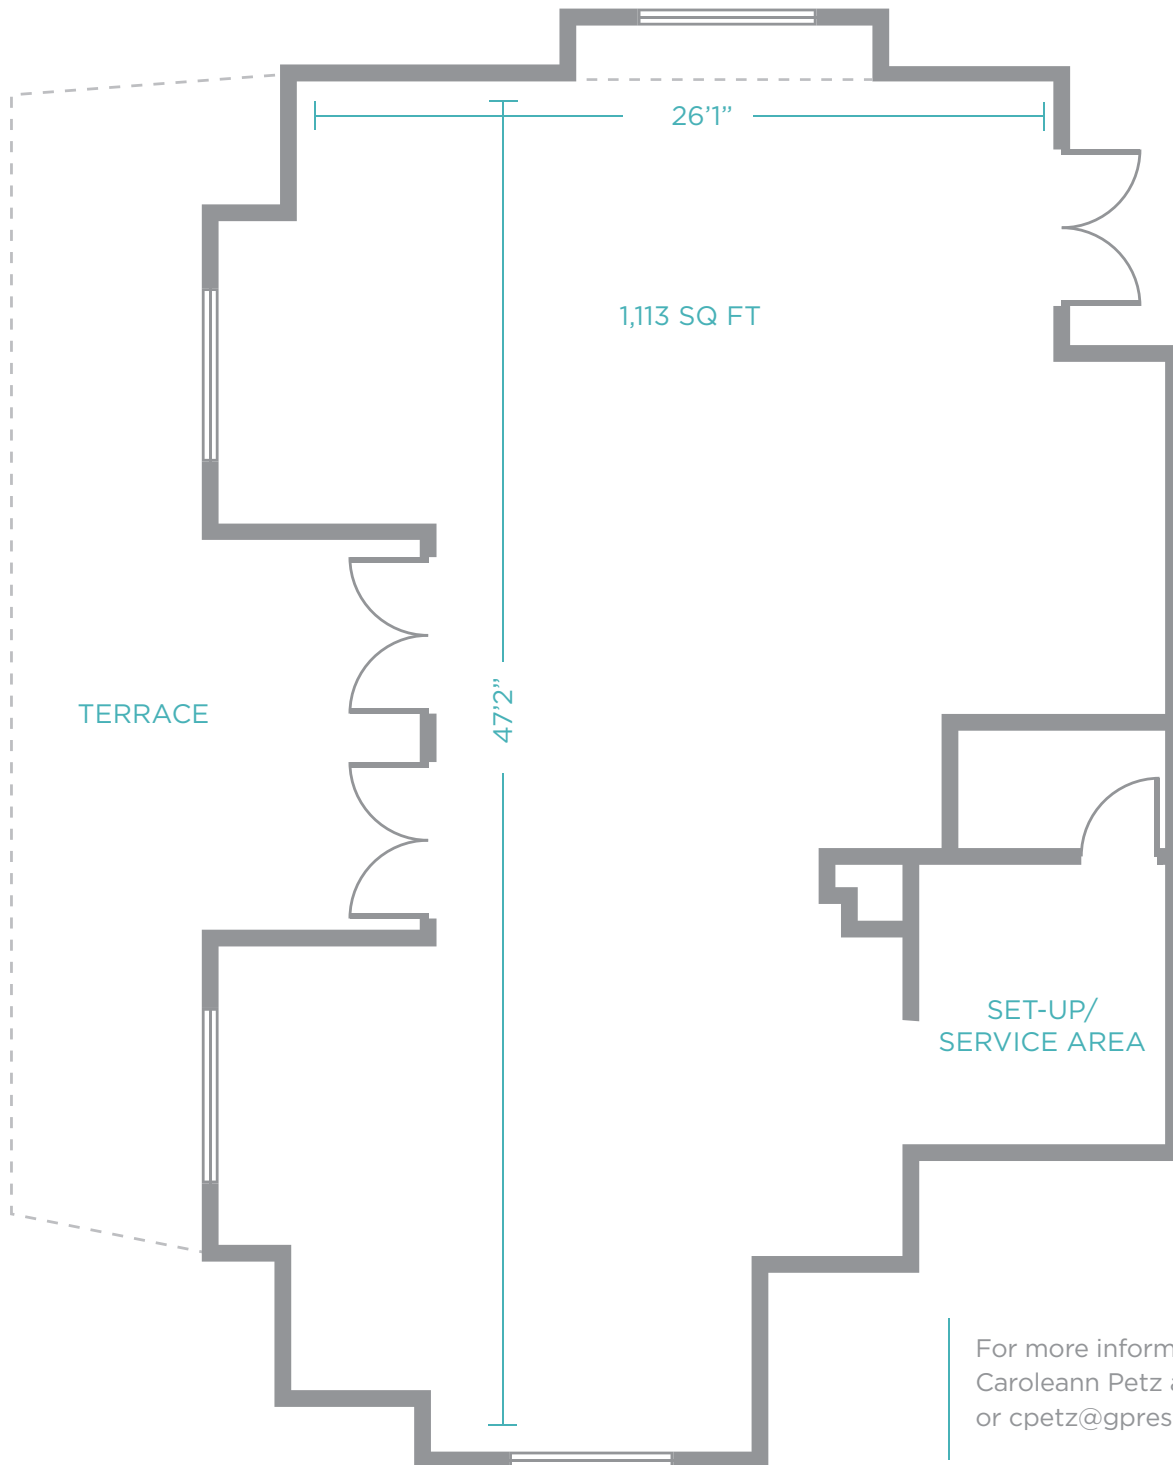

village terrace }

large windows | seats up to 80 people | complimentary coffee & water service | wi fi

For more information contact
Caroleann Petz at 760.434.7020
or cpetz@gpresorts.com.

Carlsbad Inn Beach Resort
3075 Carlsbad Blvd
Carlsbad, California 92008